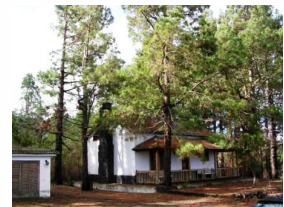

Soluciones

Tenerife

FARM WITH 2 DWELLINGS

Beautiful forest house in La Montañeta, near Santiago del Teide with 10,000 m2 of land.

Main house with 130m2, two bedrooms, one bathroom, fireplace and wine cellar. Fully equipped.

It also has a small guest house.

2010