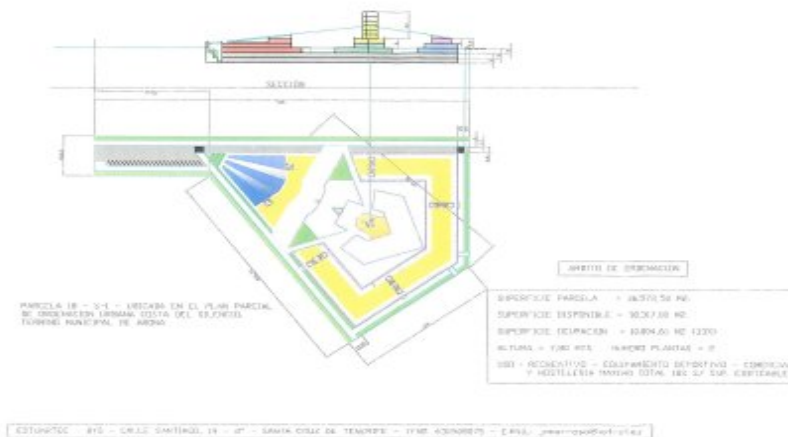

Soluciones

Tenerife

COMMERCIAL/RECREATIONAL LAND

Wonderful & unique commercial plot located in Costa del Silencio, with an area of 36.572.50 sm.

Recreational ,commercial and sports use with a 10% of touristic (Hotel) use.

Excellent opportunity for bold investors.

2010

CONTACT US NOW...

679 400 193 - e-mail: info@solucionestenerife.com

Price:

ON REQUEST...

WE OFFER YOU QUALITY OF LIFE

Ctra. General del Sur N° 79
38620 San Miguel de Abona
Santa Cruz de Tenerife
España

Teléfono: 679 400 193
Fax: 922 167 439
info@solucionestenerife.com

Ref: VA00058