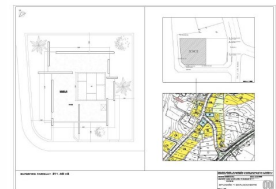

The plot has architects drawings paid for the construction of individual villa...

Surface plot: 271.50m<sup>2</sup>. Constructed area 196,80m<sup>2</sup>

2010

**CONTACT US NOW...**

**679 400 193 - e-mail: [info@solucionestenerife.com](mailto:info@solucionestenerife.com)**