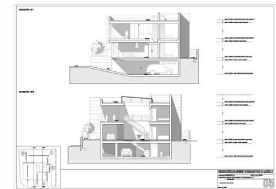

The plot has architects drawings paid for the construction of individual villa...

Surface plot: 271.50m<sup>2</sup>. Constructed area 196,80m<sup>2</sup>

2010

**CONTACT US NOW...**

**679 400 193 - e-mail: [info@solucionestenerife.com](mailto:info@solucionestenerife.com)**